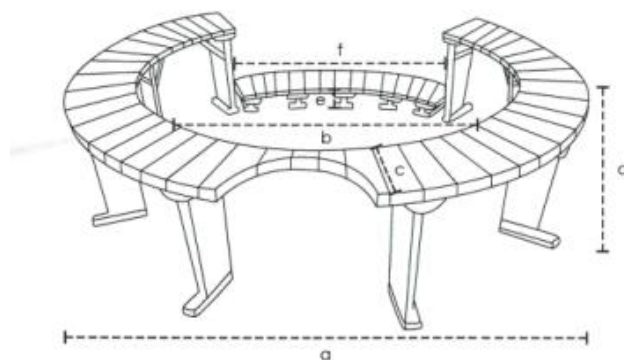

Softub Resort 300+

a = 262cm e = 8cm
 b = 200cm f = 14cm
 c = 170 cm g = 48cm
 d = 69cm h = 67cm

vanna = 45kg
 motors = 19kg
 termo vāks = 14kg
 ūdens ietilpība = 1136l

Softub Legend 220

a = 242cm e = 8cm
 b = 180cm f = 14cm
 c = 150cm g = 48cm
 d = 61cm h = 67cm

vanna = 30kg
 motors = 19kg
 termo vāks = 12kg
 ūdens ietilpība = 833l

Softub Sportster 140

a = 212cm e = 8cm
 b = 150cm f = 14cm
 c = 130cm g = 48cm
 d = 61cm h = 67cm

vanna = 20kg
 motors = 19kg
 termo vāks = 5kg
 ūdens ietilpība = 530l

Ciedrkoka ietvars

Resort 300+

a = 270cm d = 60cm
 b = 200cm e = 16cm
 c = 33cm f = 163cm

Legend 220

a = 250cm d = 58cm
 b = 180cm e = 16cm
 c = 33cm f = 163cm

Rotanga ietvars

Resort 300+

a = 287cm d = 60cm
 b = 200cm e = 16cm
 c = 40cm f = 163cm