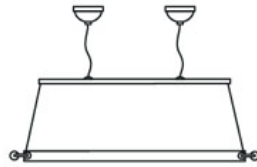

H 61.5 cm | 24.2"

W 147 cm | 57.9"

D 91 cm | 35.8"

Colli 1/1

Product weight:

KG | lb

With packaging:

KG | lb

m o o o i[®]

dimensions

135cm | 53.1"

44cm | 17.3"

80cm | 31.5"