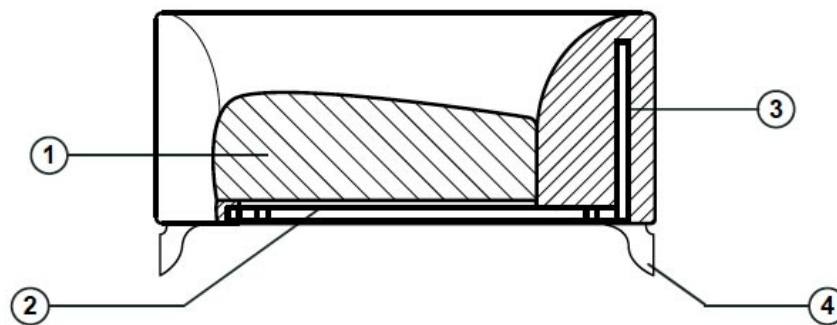

---

technical

The Canvas sofa is constructed from a steel box frame covered in foam and dacron, the seat cushion is made in foam and removable.

Canvas sofa is produced with removable covers except for the categories Faux, Arredo leather or Cervino leather. A set of back cushions is separately available as well as 2 different sets of decorative pillows.

1. Multiple density fire retardant foam composition + dacron
2. Elastic straps fixed on the wood base
3. Steel box frame covered
4. Chromed steel legs (a 5th central leg is included)

---

upholstery categories

Macchedil Sottile	Jacquard Fresco
Macchedil Grezzo	Jacquard Old
Faux	Blue
Softlinen	Velour
Bouclé	Arredo Leather
Jacquard Andaz	Cervino Leather