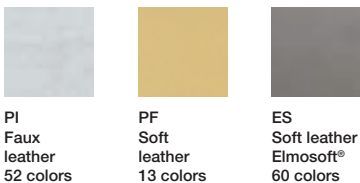

Design by Antii Kotilainen, 2013

Faux leather, Soft leather and chrome free leather by **elmo**.

PI
Faux
leather
52 colors

PF
Soft
leather
13 colors

ES
Soft leather
Elmosoft®
60 colors

arper

F +39 0422 791800

Dimensions*

* Files CAD 2D - 3D available for download at www.arper.com

Base finishes

CRO
Chrome
finish steel

Shipment details

Art. 3919	kg	m ³	lb	ft ³
1 PCS = 2 boxes	12.02	0.424	26.50	14.957
4 PCS = 2 boxes	36.12	0.461	79.63	16.282

Materials

Fabric by kvadrat and No Stain

Faux leather, Soft leather and chrome free leather by elmo.

PI
Faux
leather
52 colors

PF
Soft
leather
13 colors

ES
Soft leather
Elmosoft®
60 colors