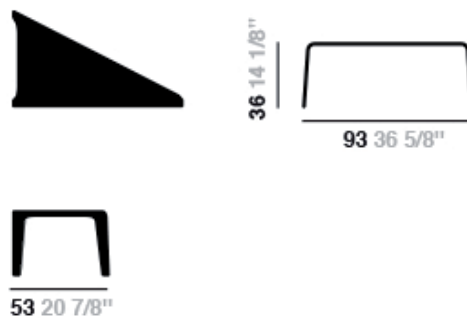

Ply / Low table h 36

Design by Lievore Altherr Molina, 2013

Art. 3852: Curved plywood low table with 3 leg base

Curved plywood low table with left-hand medium-sized top (53 cm x 93 cm - 20 7/8" x 36 5/8") and 3 leg base.

It is available in the natural oak, black and red finishes and provided glides with felt insert for wood floor. Height 36 cm - 14 1/8"

Dimensions*

* Files CAD 2D - 3D available for download at www.arper.com

Base finishes

Wood

Shipment details

Art. 3852	kg	m ³	lb	ft ³
1 PCS = 1 box	8.02	0.189	17.68	6.667

Materials

Wood

L0022

L0003