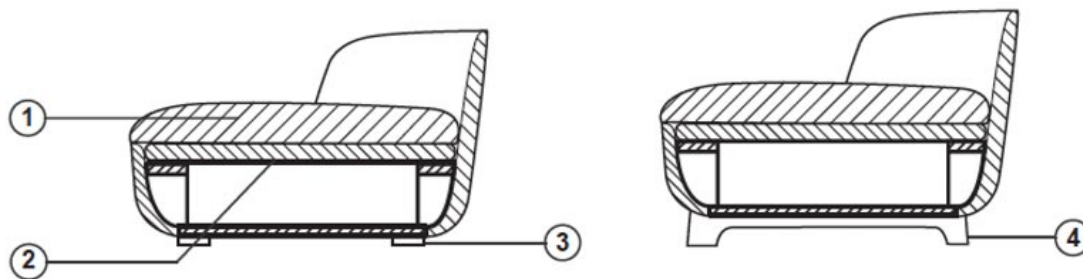

## technical

The Bart sofa is constructed from a wood frame covered in foam and dacron, the seat cushion is made in foam and removable.

Bart sofa is produced with removable covers for the seat cushion and all pillows (please check per category).