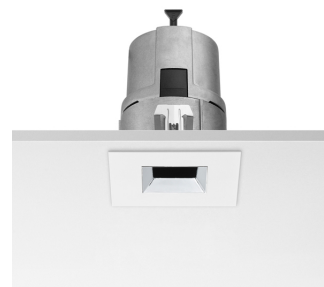

FLOS

LIGHT SNIPER FIXED SQUARE

Mounting : Ceiling recessed
Lamps description QR-CBC 51 GX5.3 Max 50W or LED QR-CBC 51 GX5.3 7/10W

Voltage (V) : 12
Environment : Indoor

OPTICAL

Light controller description : Bare lamps
Aiming : Fixed
Light distribution symmetry : Symmetric
Beam angle : 36°

ELECTRICAL

Transformer availability : Separate item
Transformer mounting : Remote
Emergency : Without
Insulation class : Class III

PHYSICAL

Construction material : Aluminum
Weight (kg) : 0,51

Light Sniper Fixed Square25
designed byFLOS Architectural

High performance 12V halogen lamp
recessed downlight. Remote
transformer not included

- 03.4601.06 Chrome
- 03.4601.GL Gold
- 03.4601.14 Matt black

GWT
850°

IP
23